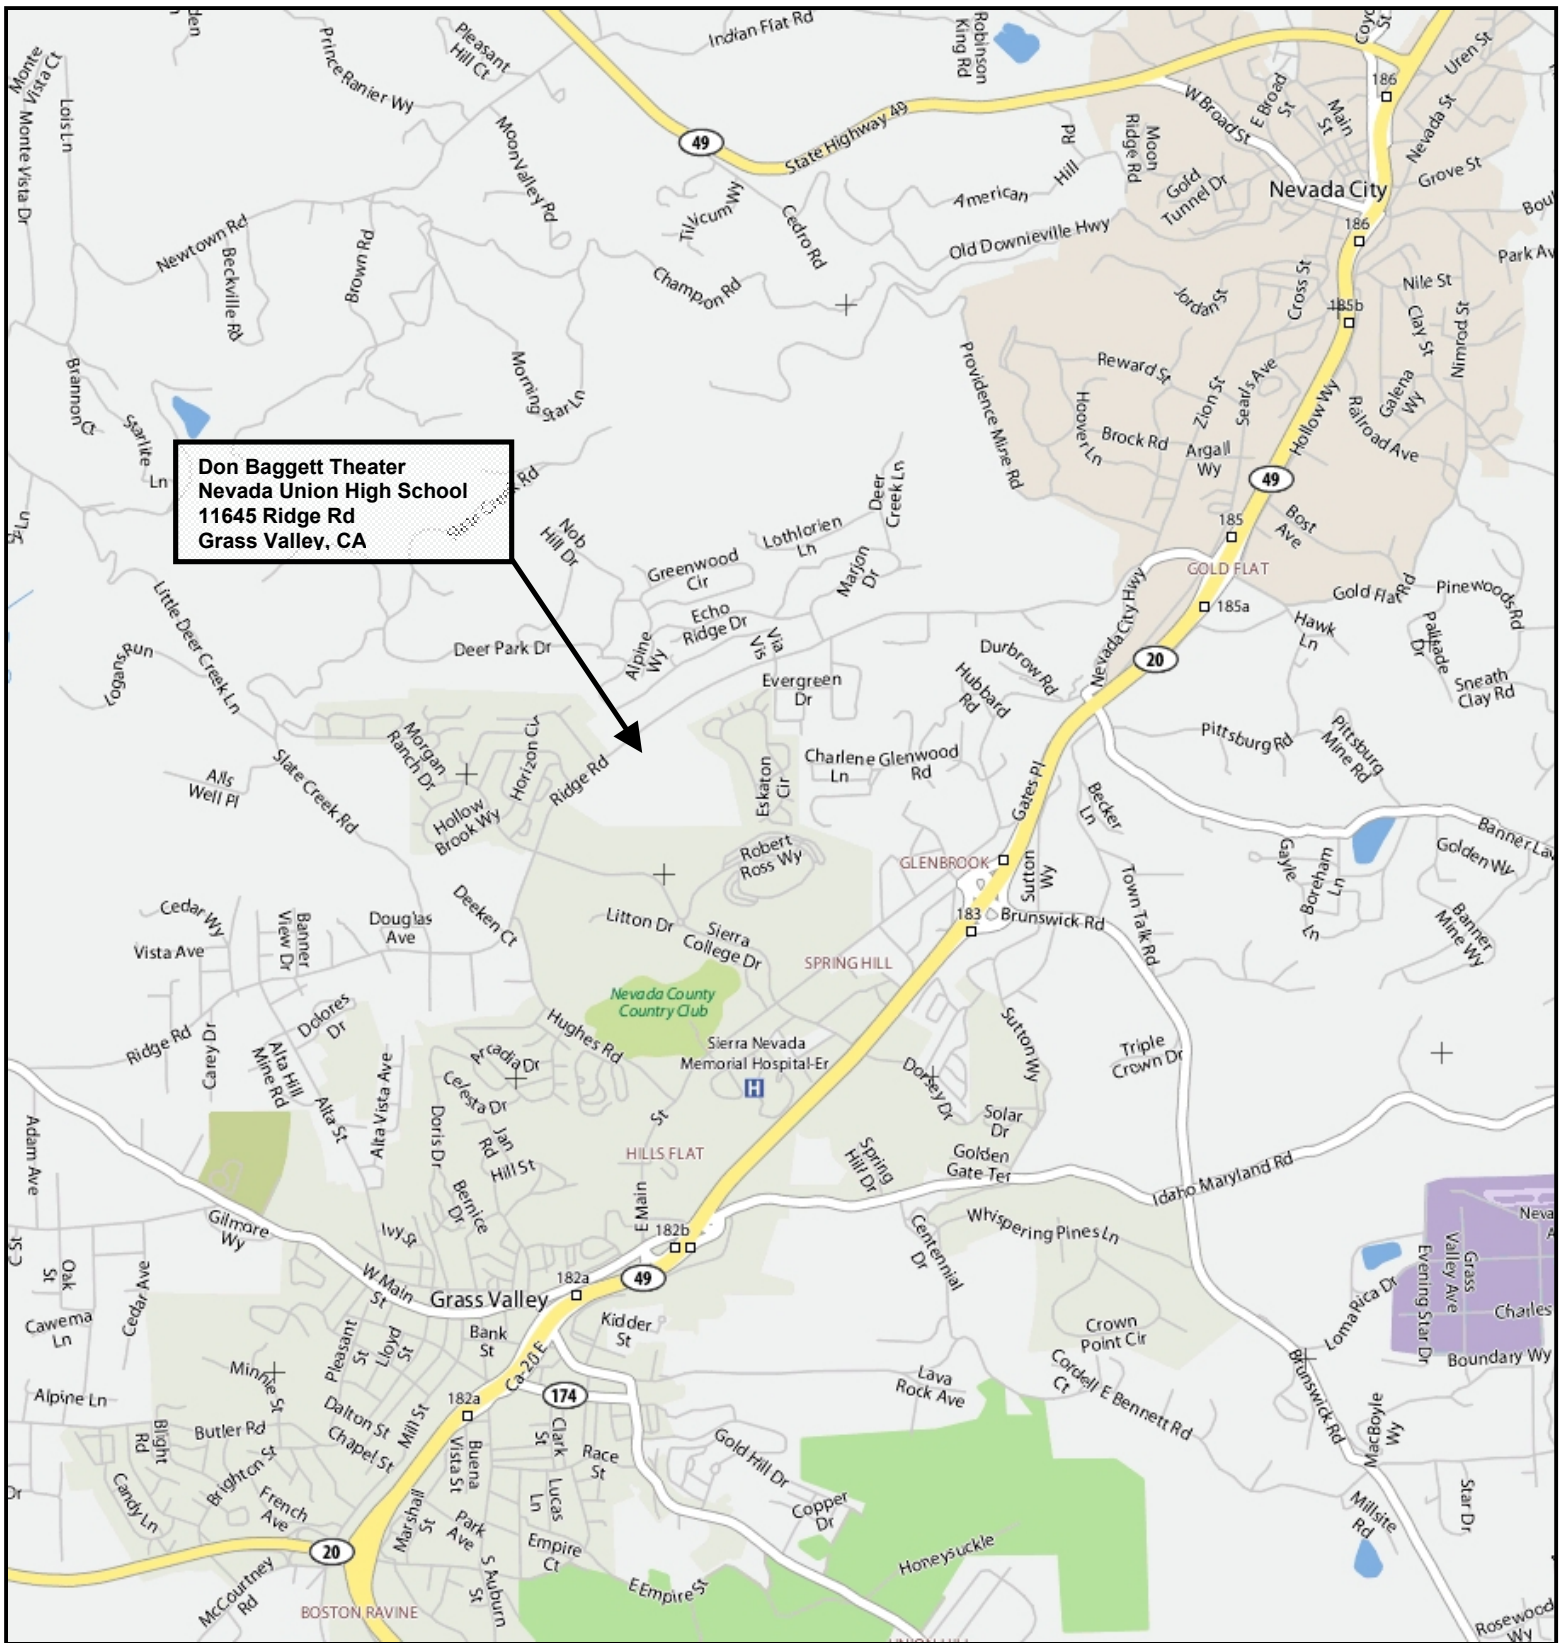

# Directions to Don Baggett Theater at Nevada Union High School

## From the South - Grass Valley

Follow HWY 49 North to Idaho Maryland Road exit.  
Take a left on Idaho Maryland Road to East Main Street.  
Take a Right on East Main Street to Hughes Road.  
Take a Left on Hughes Road to Ridge Road.  
Take a Right on Ridge Road and watch for Nevada Union High School on the Right.

## From the North - Nevada City

Follow HWY 49 South to Gold Flat Road/Ridge Road exit.  
Follow Ridge Road to Nevada Union High School on the Left.